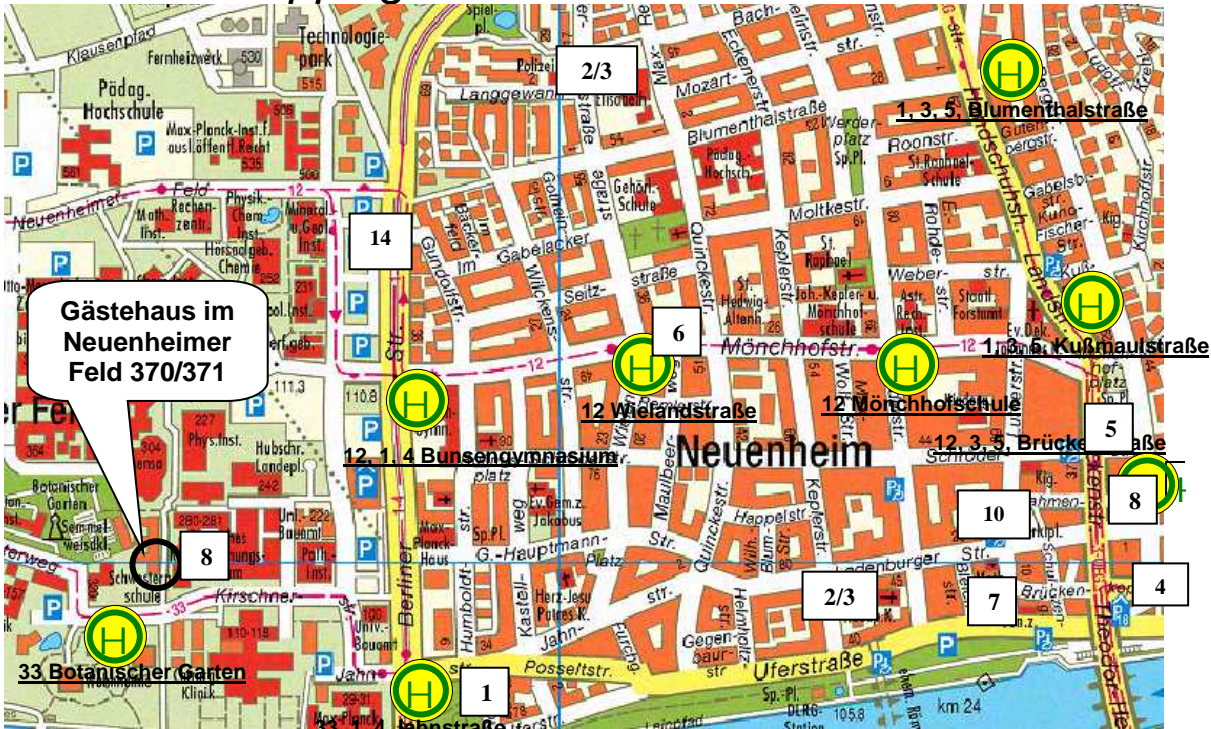

Einkaufsmöglichkeiten in der Nähe des Gästehauses

Shopping facilities near the Guest House

Legende/Key

1	Bäckerei <i>bakery</i>	10	Farmer´s Market: Wednesdays and Saturdays 7 a.m. to 1 p.m.
2/3	REWE Supermarkt/REWE supermarket Apotheke/ <i>pharmacy</i>	11	kleiner Supermarkt im Bahnhof (sonntags geöffnet) <i>small supermarket in train station (open on Sundays)</i>
4	Metzgerei/ <i>butcher's shop</i>	12	Aldi Supermarkt/Aldi supermarket
5	Lidl Supermarkt/Lidl supermarket	13	Alnatura Biosupermarkt <i>Alnatura organic supermarket</i>
6	Apotheke/ <i>pharmacy</i>	14	Aldi Supermarkt/Aldi supermarket REWE Supermarkt/REWE supermarket Rossmann Drogerie/ <i>Rossmann drugstore</i>
7	Französische Bäckerei/ <i>French bakery</i> Metzgerei/ <i>Butcher's shop</i>	15	Scheck-In Edeka/Edeka supermarket Aldi Supermarkt/Aldi supermarket Apotheke/ <i>pharmacy</i> Farmer´s Market: Fridays 3 p.m. to 7 p.m.
8	Bäckerei/ <i>bakery</i>	16	Kaufland/ <i>Kaufland supermarket</i>
9	Farmer´s market: Thursdays 7 a.m. to 1 p.m.	17	Farmer´s market: Saturdays 7 a.m. to 1 p.m.